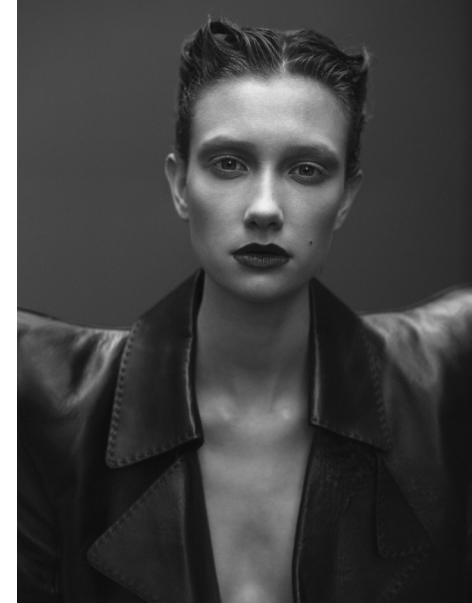

Sofie V.d. B.

Height: 1.81m/ 5ft 11inch | Bust: 80cm/ 31inch | Waist: 62cm/ 24inch
Hips: 86cm/ 34inch | Dress: 32- 34/ 4 | Shoes: 40/ 8
Hair: Light brown | Eyes: Bleu / Grey

Sofie V.d. B.

P- Agency

www.personal-agency.com | +32 (0) 472.90.11.31 | info@personal-agency.com