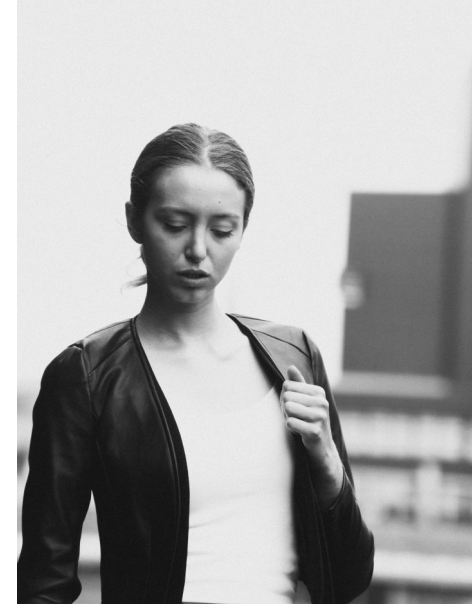

Yeliz M.

P- Agency

www.personal-agency.com | +32 (0) 472.90.11.31 | info@personal-agency.com