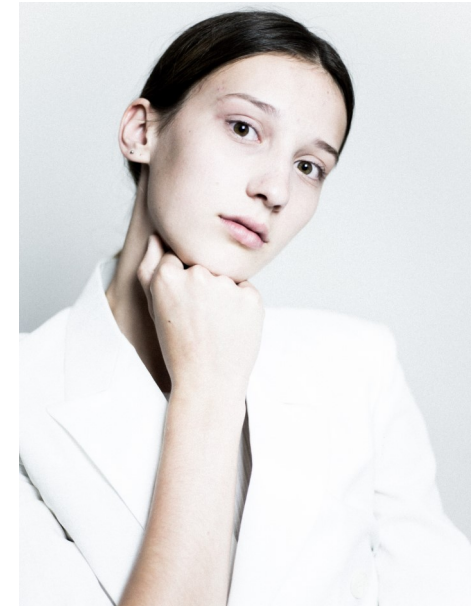

Lola S.

P- Agency

www.personal-agency.com | +32 (0) 472.90.11.31 | info@personal-agency.com