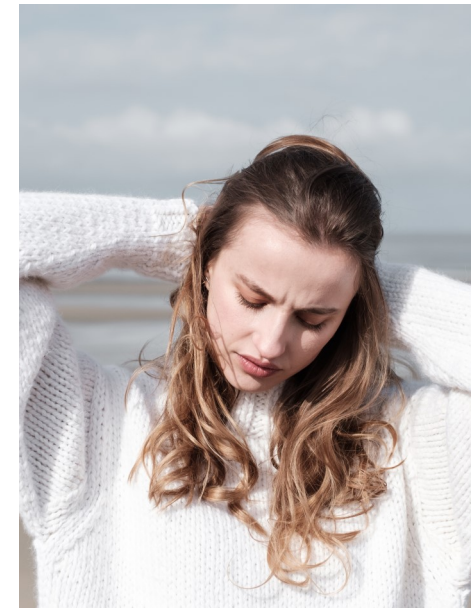

Maria E.

Height: 1.77m/ 5ft 9inch | Bust: 76cm/ 30inch | Waist: 63cm/ 24.8inch
Hips: 92cm/ 36.2inch | Dress: 36/ 6 | Shoes: 37.5/ 7.5
Hair: Light brown | Eyes: Blue

Maria E.

P- Agency

www.personal-agency.com | +32 (0) 472.90.11.31 | info@personal-agency.com